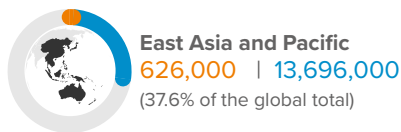

## Internal displacements in 2021

**38 million\***  
Internal displacements

**14.4m** by conflict and violence  
**23.7m** by disasters

Figure 1: Internal displacements by conflict, violence and disasters per region