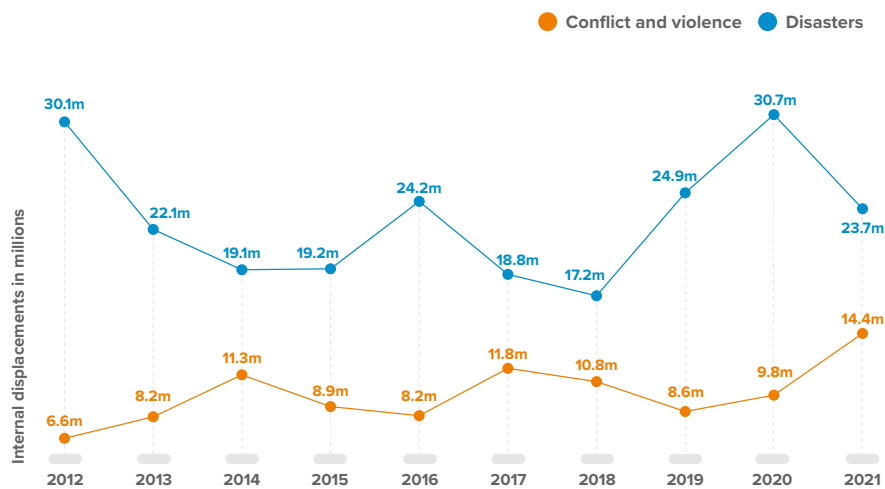

## Internal displacements in 2021

**38 million\***  
Internal displacements

**14.4m** by conflict and violence  
**23.7m** by disasters

Figure 1: Internal displacements by conflict, violence and disasters per region

Figure 2: Internal displacements by conflict, violence and disasters worldwide (2012-2021)

\*Due to rounding, some totals may not correspond with the sum of the separate figures.