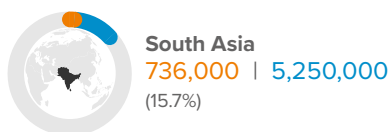

## Internal displacements in 2021

**38 million\***  
Internal displacements

**14.4m** by conflict and violence  
**23.7m** by disasters

Figure 1: Internal displacements by conflict, violence and disasters per region