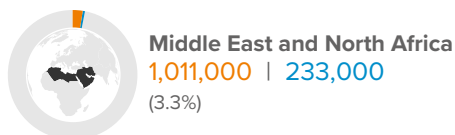

## Internal displacements in 2021

**38 million\***  
Internal displacements

**14.4m** by conflict and violence  
**23.7m** by disasters

Figure 1: Internal displacements by conflict, violence and disasters per region