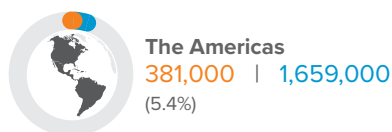

## Internal displacements in 2021

**38 million\***  
Internal displacements

**14.4m** by conflict and violence  
**23.7m** by disasters

Figure 1: Internal displacements by conflict, violence and disasters per region

Figure 2: Internal displacements by conflict, violence and disasters worldwide (2012-2021)

\*Due to rounding, some totals may not correspond with the sum of the separate figures.