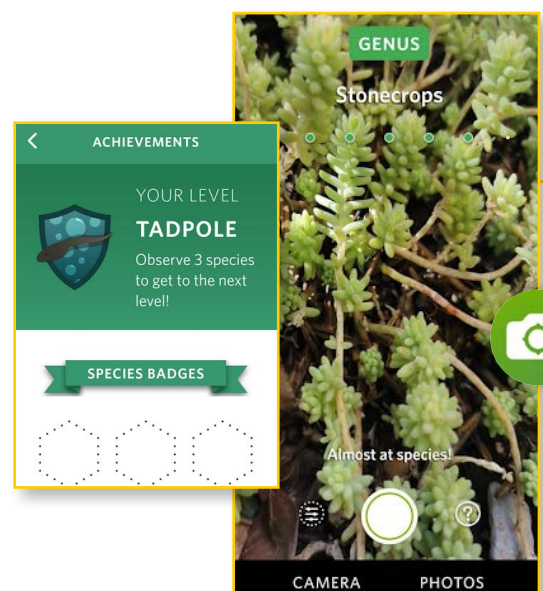

GETTING STARTED WITH **SEEK** BY iNATURALIST

HOW TO USE **SEEK**

- Download the Seek app, available for both iOS and Android. Seek does not collect or store any data (unless you choose to create an iNaturalist account and submit data to iNaturalist), making this app safe for children.
 - If you are older than 13 (or older than 16 in the EU/EEA) you may also want to set up an account in iNaturalist, and link this to your Seek account. Learn more about iNaturalist at www.inaturalist.org
- Go outside with your family or friends and start exploring nature!
- Point the Seek camera at any organism, and Seek will try to identify it! Seek works best for taxa that are commonly seen and easy to photograph such as many plants, insects, and fungi.
- Complete monthly challenges to earn badges! Each challenge will ask you to find certain species from a single or several groups of organisms. For instance, a challenge might ask you to find "10 flowering plants" or "2 butterflies + 2 spiders + 2 ferns." Each challenge will also ask you to do or think about something related to the month's exploration, in the "Get Involved!" section.
- A new challenge is announced each month, but you can also complete past challenges. Have fun and learn as you complete them all!
- Use the Species Nearby feature to see what is commonly found near you. Click on any species to learn more, including whether it is native to your area, where else it is found, and when it is most commonly observed!
- Take action to conserve nature and native species!

HOW SEEK WORKS

The Seek app uses image recognition technology to identify fungi, plants, and animals around you; just point the Seek camera at any organism and it will start working to identify it. Seek also helps you learn about the species you observe as well as other species that live nearby. By participating in Seek's monthly challenges, you can earn badges as you discover more and more species!